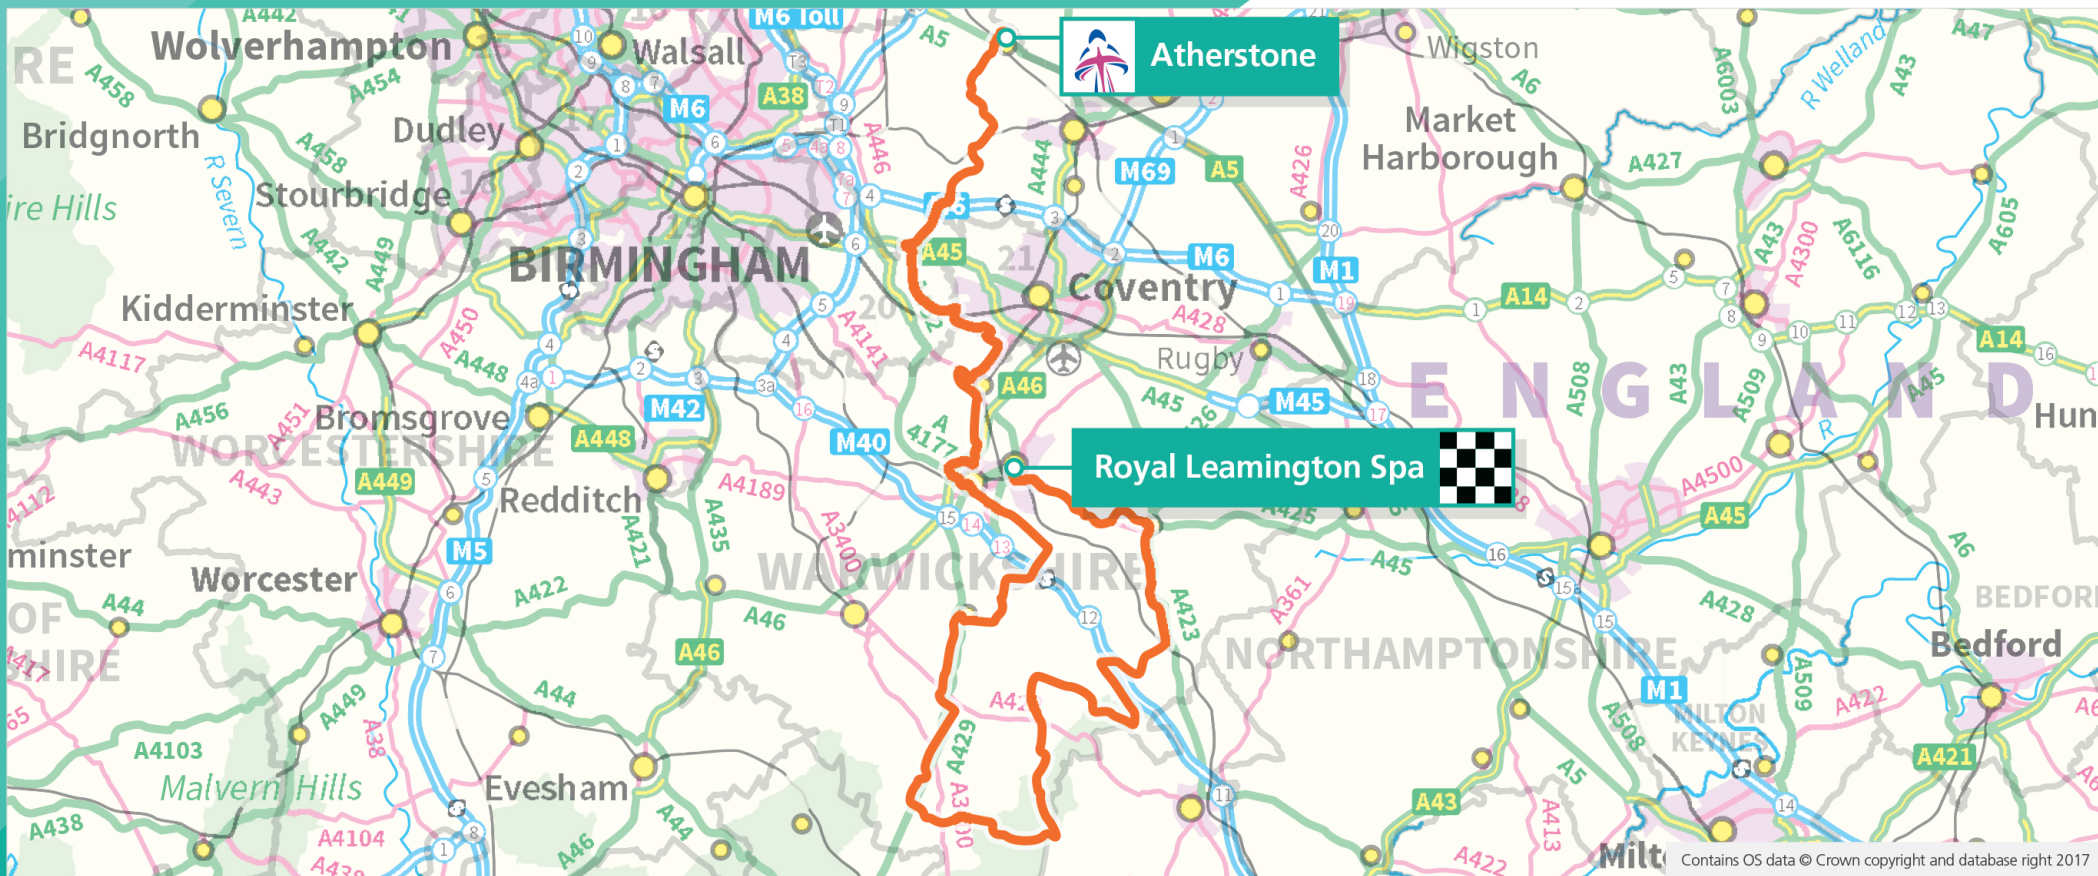

3

Atherstone to Royal Leamington Spa Friday 09 June

Stage distance 151 kilometres | Total ascent 1712 metres | Highest point 220 metres