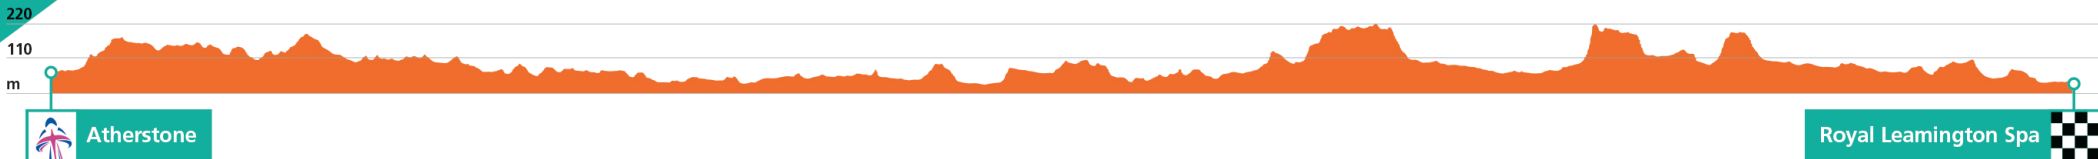

3

Atherstone to Royal Leamington Spa Friday 09 June

Stage distance 151 kilometres | Total ascent 1712 metres | Highest point 220 metres