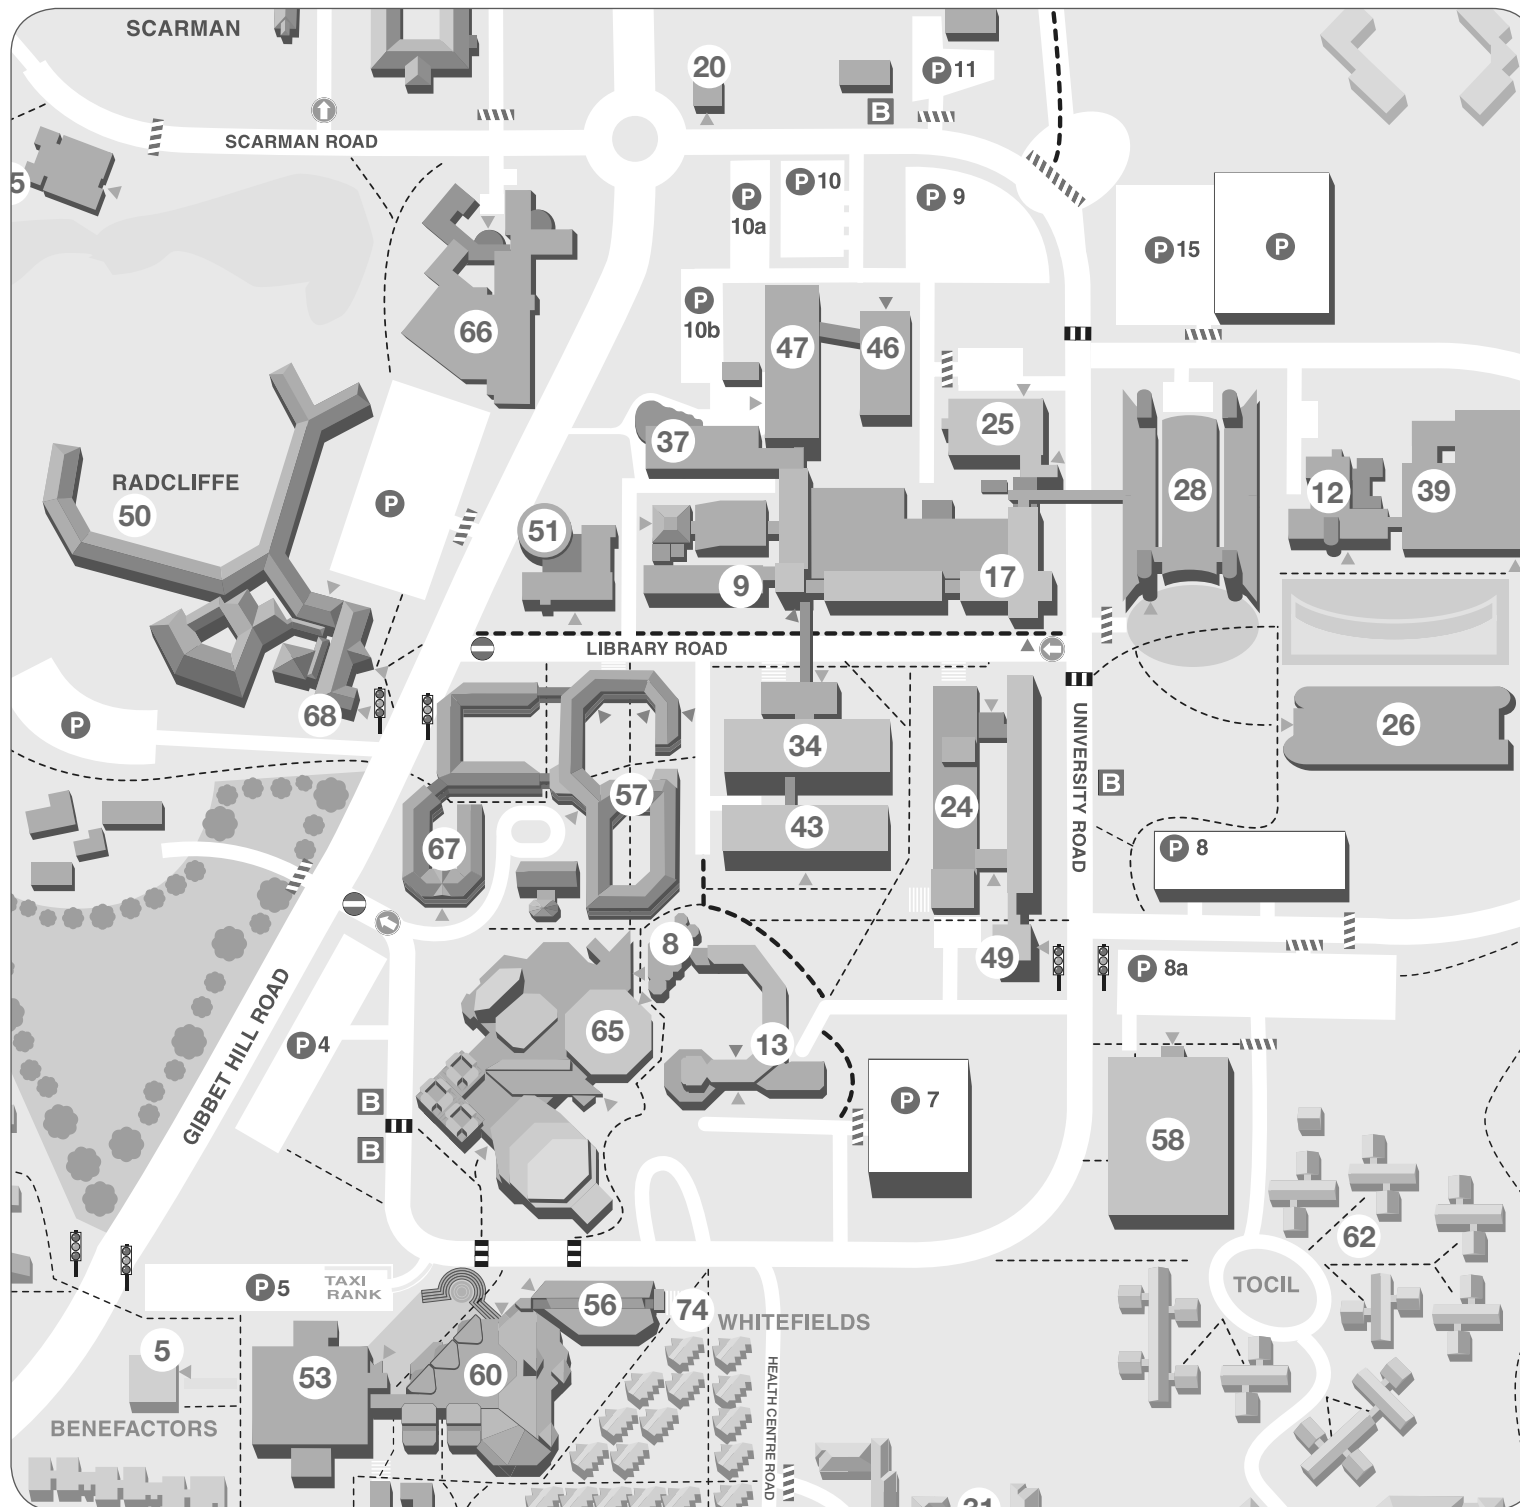

24. Humanities

Building Key	
Benefactors	5
Chaplaincy	8
Sciences	9
Computer Science	12
Coventry House	13
Engineering	17
Gatehouse	20
Humanities Building	24
International Digital Laboratory (IDL)	26
International Manufacturing Centre (WMG)	28
Library	34
Mathematics & Statistics	39
Physics	47
Radcliffe	50
Ramphal Building	51
Rootes Building	53
Retail Outlets	56
Social Sciences	57
Sports Centre	58
Students' Union incorp banks	60
Tocil	62
Warwick Arts Centre	65
Warwick Business School (WBS)	66
• Main Reception	66
• WBS Social Sciences	67
• WBS Teaching Centre	68
Whitefields	74