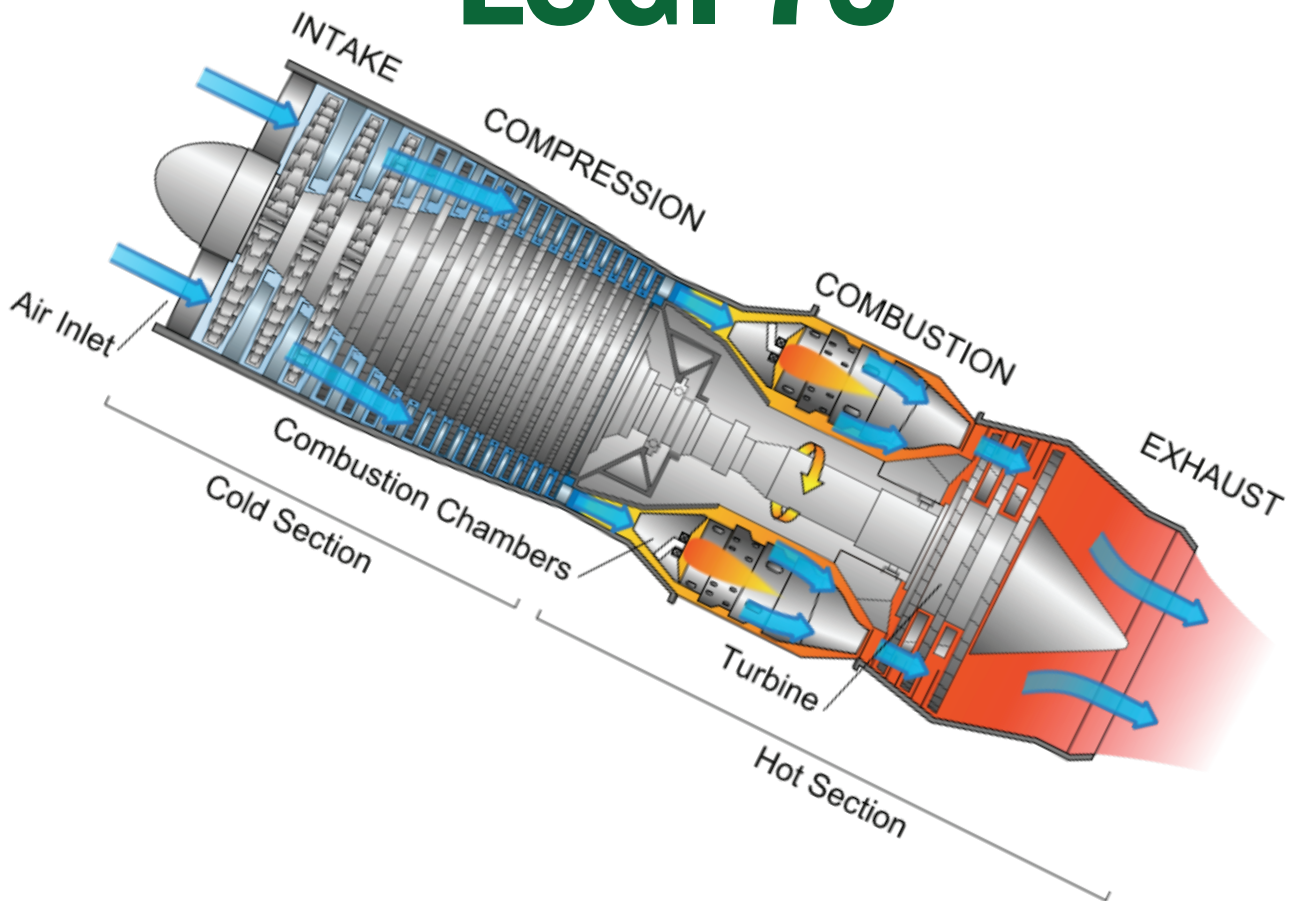

European Study Group with Industry ESGI 73

Mathematics Institute, University of Warwick
Monday 12 - Friday 16 April 2010

<http://go.warwick.ac.uk/esgi73>

EPSRC

Engineering and Physical Sciences
Research Council