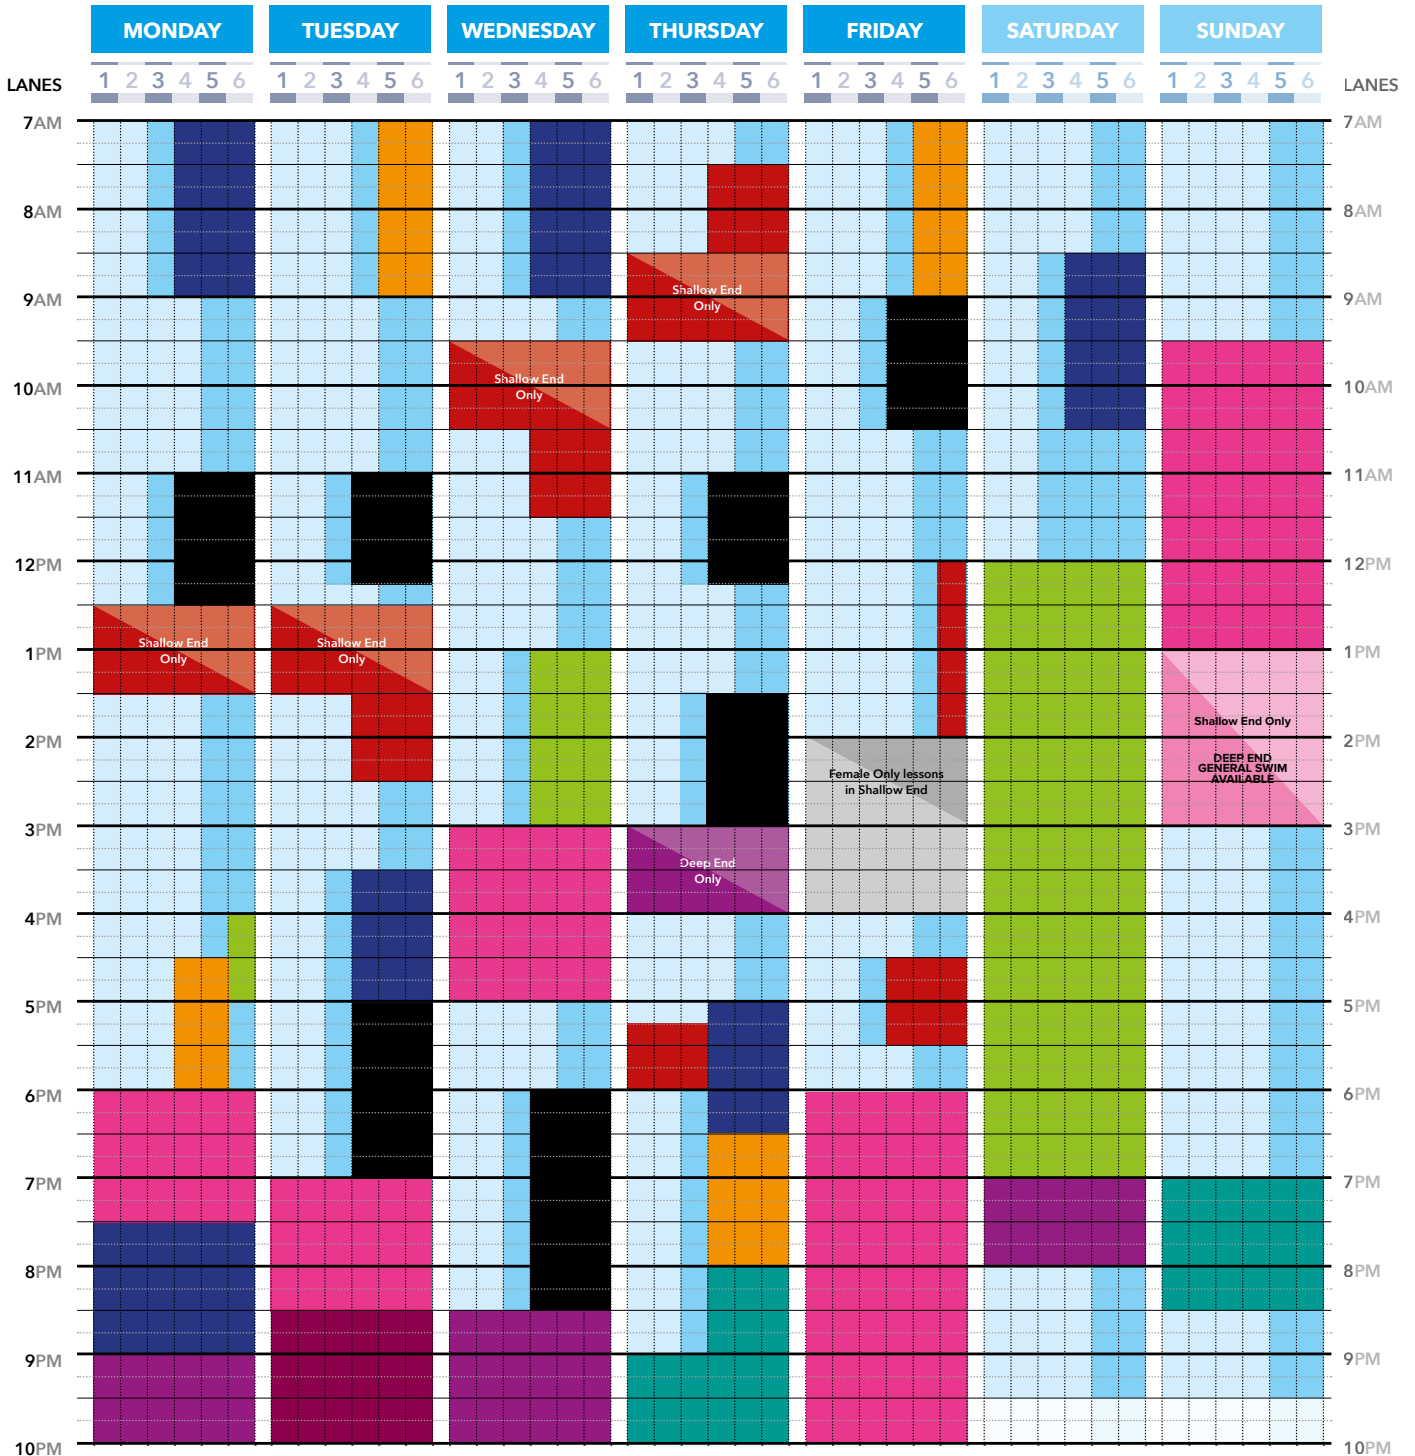

Swimming Pool Timetable: Mon 22nd February - Sun 28th February 2016

GENERAL SWIM	TRIATHLON	CANOE POLO	WARWICK ACTIVE CLASSES
LANE SWIM	SWIMMING CLUB	SUB AQUA	CANOE
EXTERNAL SESSION	WATERPOLO	LIFESAVING	LADIES ONLY SWIMMING
FAMILY SWIM			

PLEASE NOTE - Our timetable is subject to change, please visit our website for the latest details: warwick.ac.uk/sport

📅 Sauna Timetable - Term 2: 22nd February to 14th March 2016

MEN ONLY

MIXED

WOMEN ONLY

	MONDAY	TUESDAY	WEDNESDAY	THURSDAY	FRIDAY	SATURDAY	SUNDAY
7 AM	MIXED	MIXED	MIXED	MIXED	MIXED	MIXED	MIXED
8 AM	MIXED	MIXED	MIXED	MIXED	MIXED	MIXED	MIXED
9 AM	MIXED	MIXED	MIXED	MIXED	MIXED	MIXED	MIXED
10 AM	MIXED	MIXED	MIXED	MIXED	MIXED	MIXED	MIXED
11 AM	MIXED	MIXED	MIXED	MIXED	MIXED	MIXED	MIXED
12 PM	MIXED	MIXED	MIXED	MIXED	MIXED	MIXED	MIXED
1 PM	MIXED	MIXED	MIXED	MIXED	MIXED	MIXED	MIXED
2 PM	MIXED	MIXED	MIXED	MIXED	MIXED	MIXED	FAMILY SWIM*
3 PM	MIXED	MIXED	MIXED	MIXED	MIXED	MIXED	MIXED
4 PM	MIXED	MIXED	MIXED	MIXED	WOMEN ONLY	MIXED	MIXED
5 PM	MIXED	MIXED	MIXED	MIXED	MIXED	MIXED	MIXED
6 PM	MEN ONLY	WOMEN ONLY	MEN ONLY	WOMEN ONLY	MEN ONLY	MIXED	MIXED
7 PM	MEN ONLY	WOMEN ONLY	MEN ONLY	WOMEN ONLY	MEN ONLY	MIXED	MIXED
8 PM	MEN ONLY	WOMEN ONLY	MEN ONLY	WOMEN ONLY	MEN ONLY	MIXED	MIXED
9 PM	MEN ONLY	WOMEN ONLY	MEN ONLY	WOMEN ONLY	MEN ONLY	MIXED	MIXED
10 PM	MEN ONLY	WOMEN ONLY	MEN ONLY	WOMEN ONLY	MEN ONLY	MIXED	MIXED