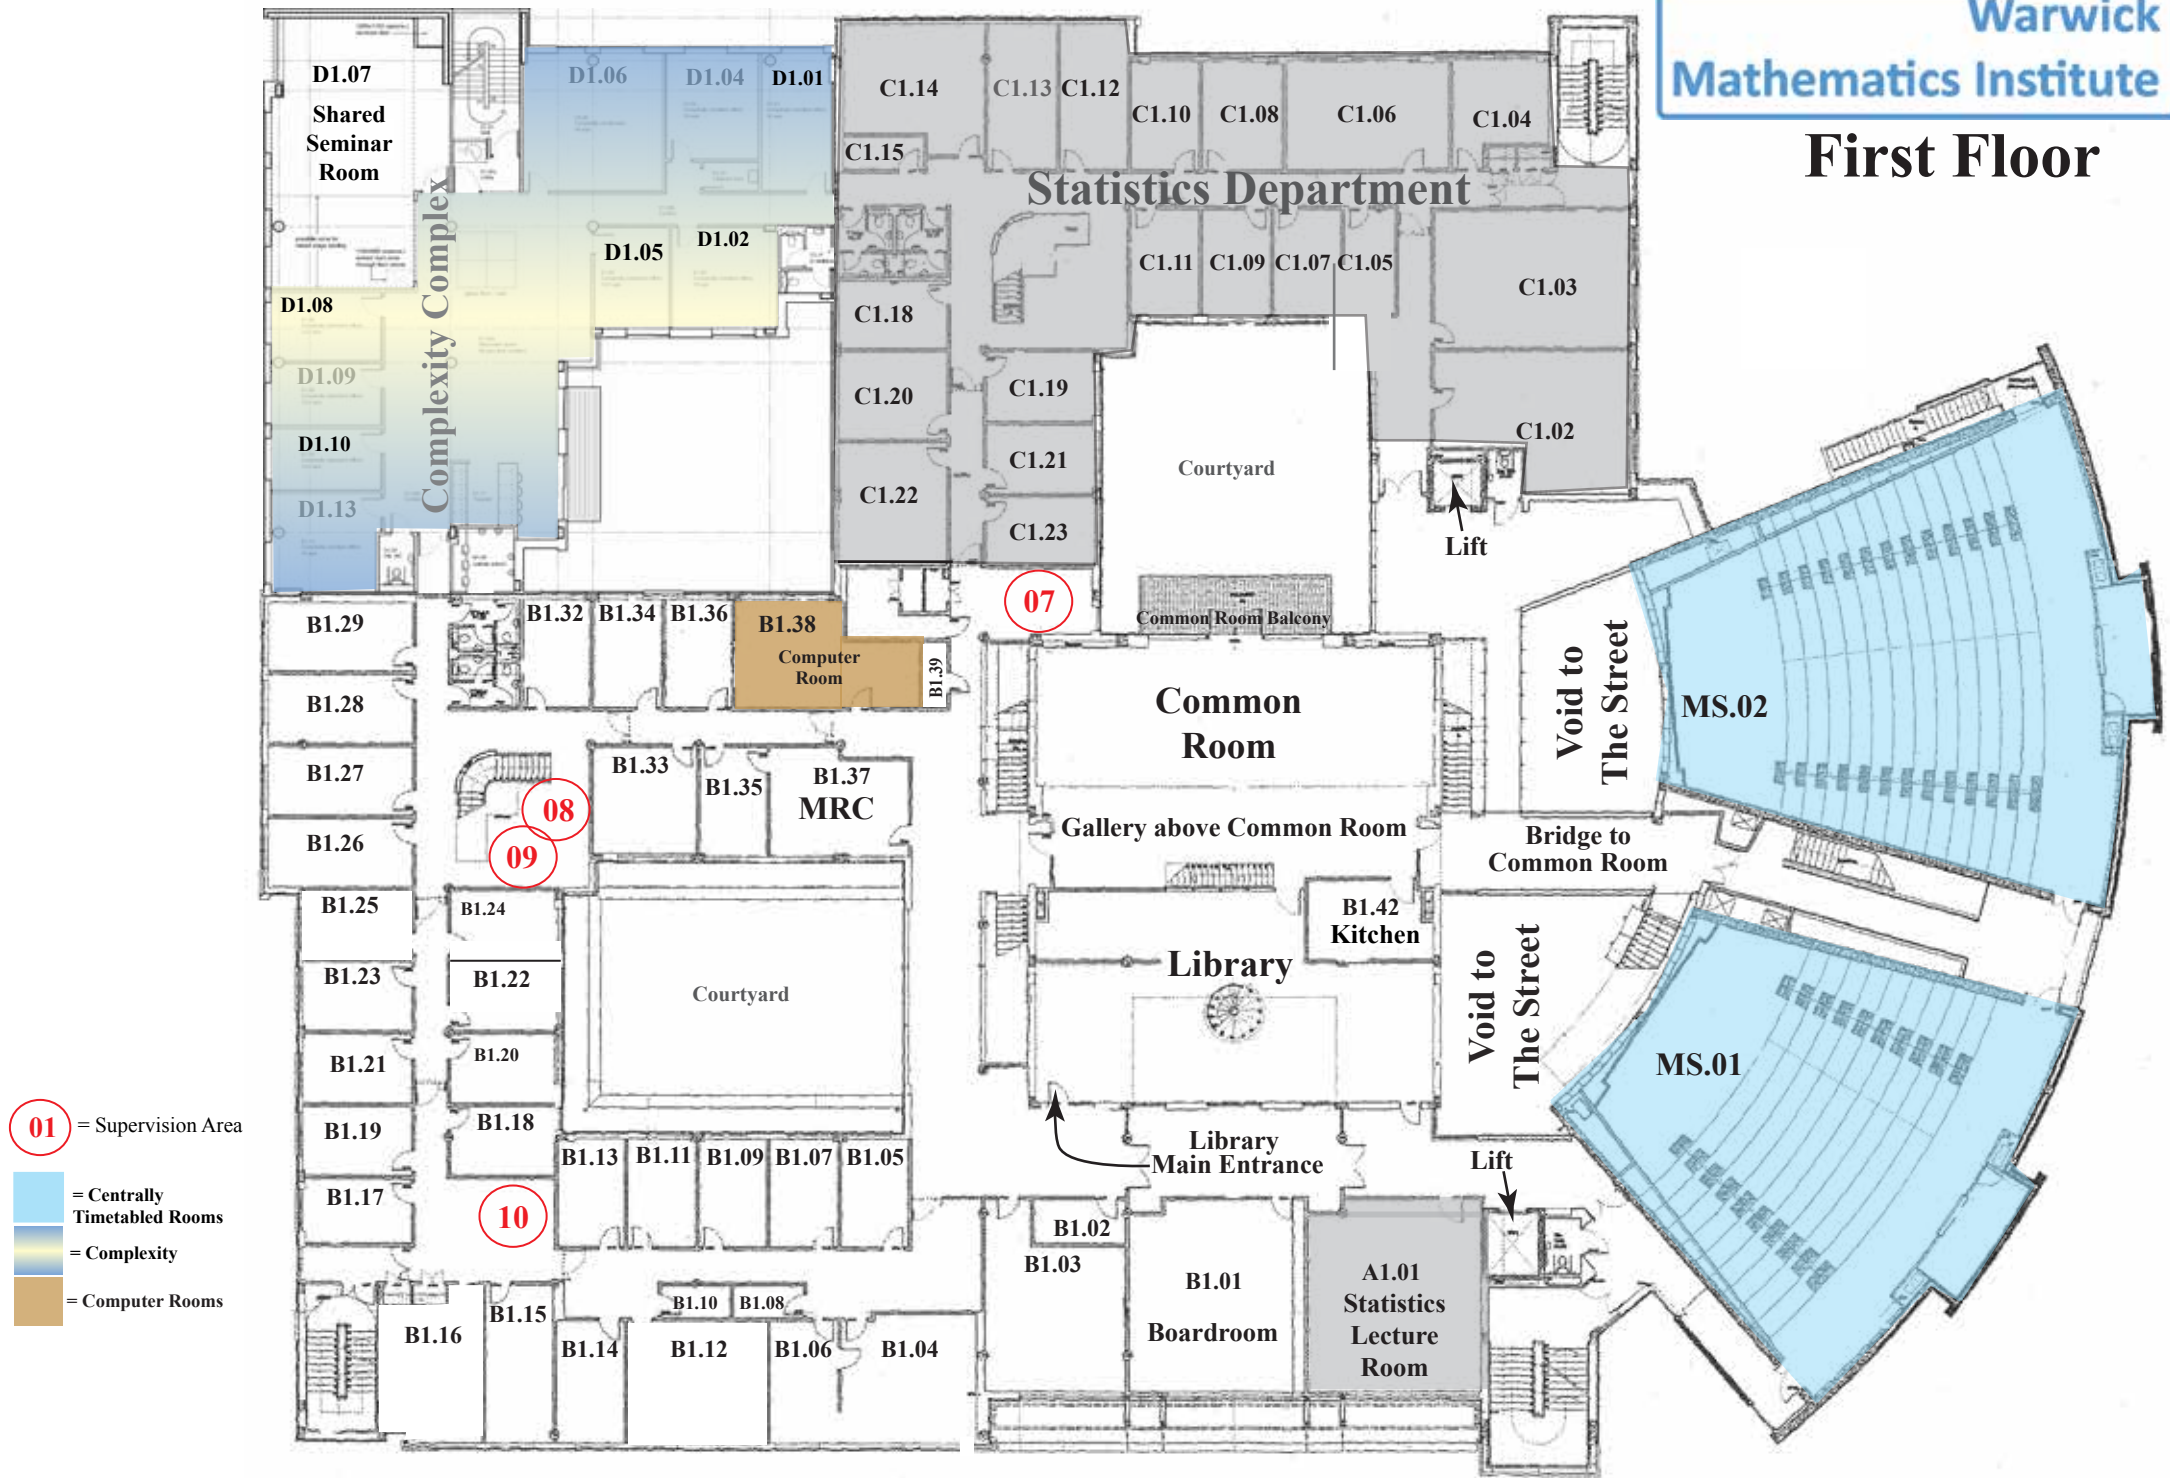

Ground Floor

- 01 = Supervision Area
- = Centrally Timetabled Rooms
- = Postgraduates
- = Computer Rooms

First Floor

- 01 = Supervision Area
- = Centrally Timetabled Rooms
- = Complexity
- = Computer Rooms

Second Floor

Third Floor

- = Centrally Timetabled Rooms
- = Postgraduates