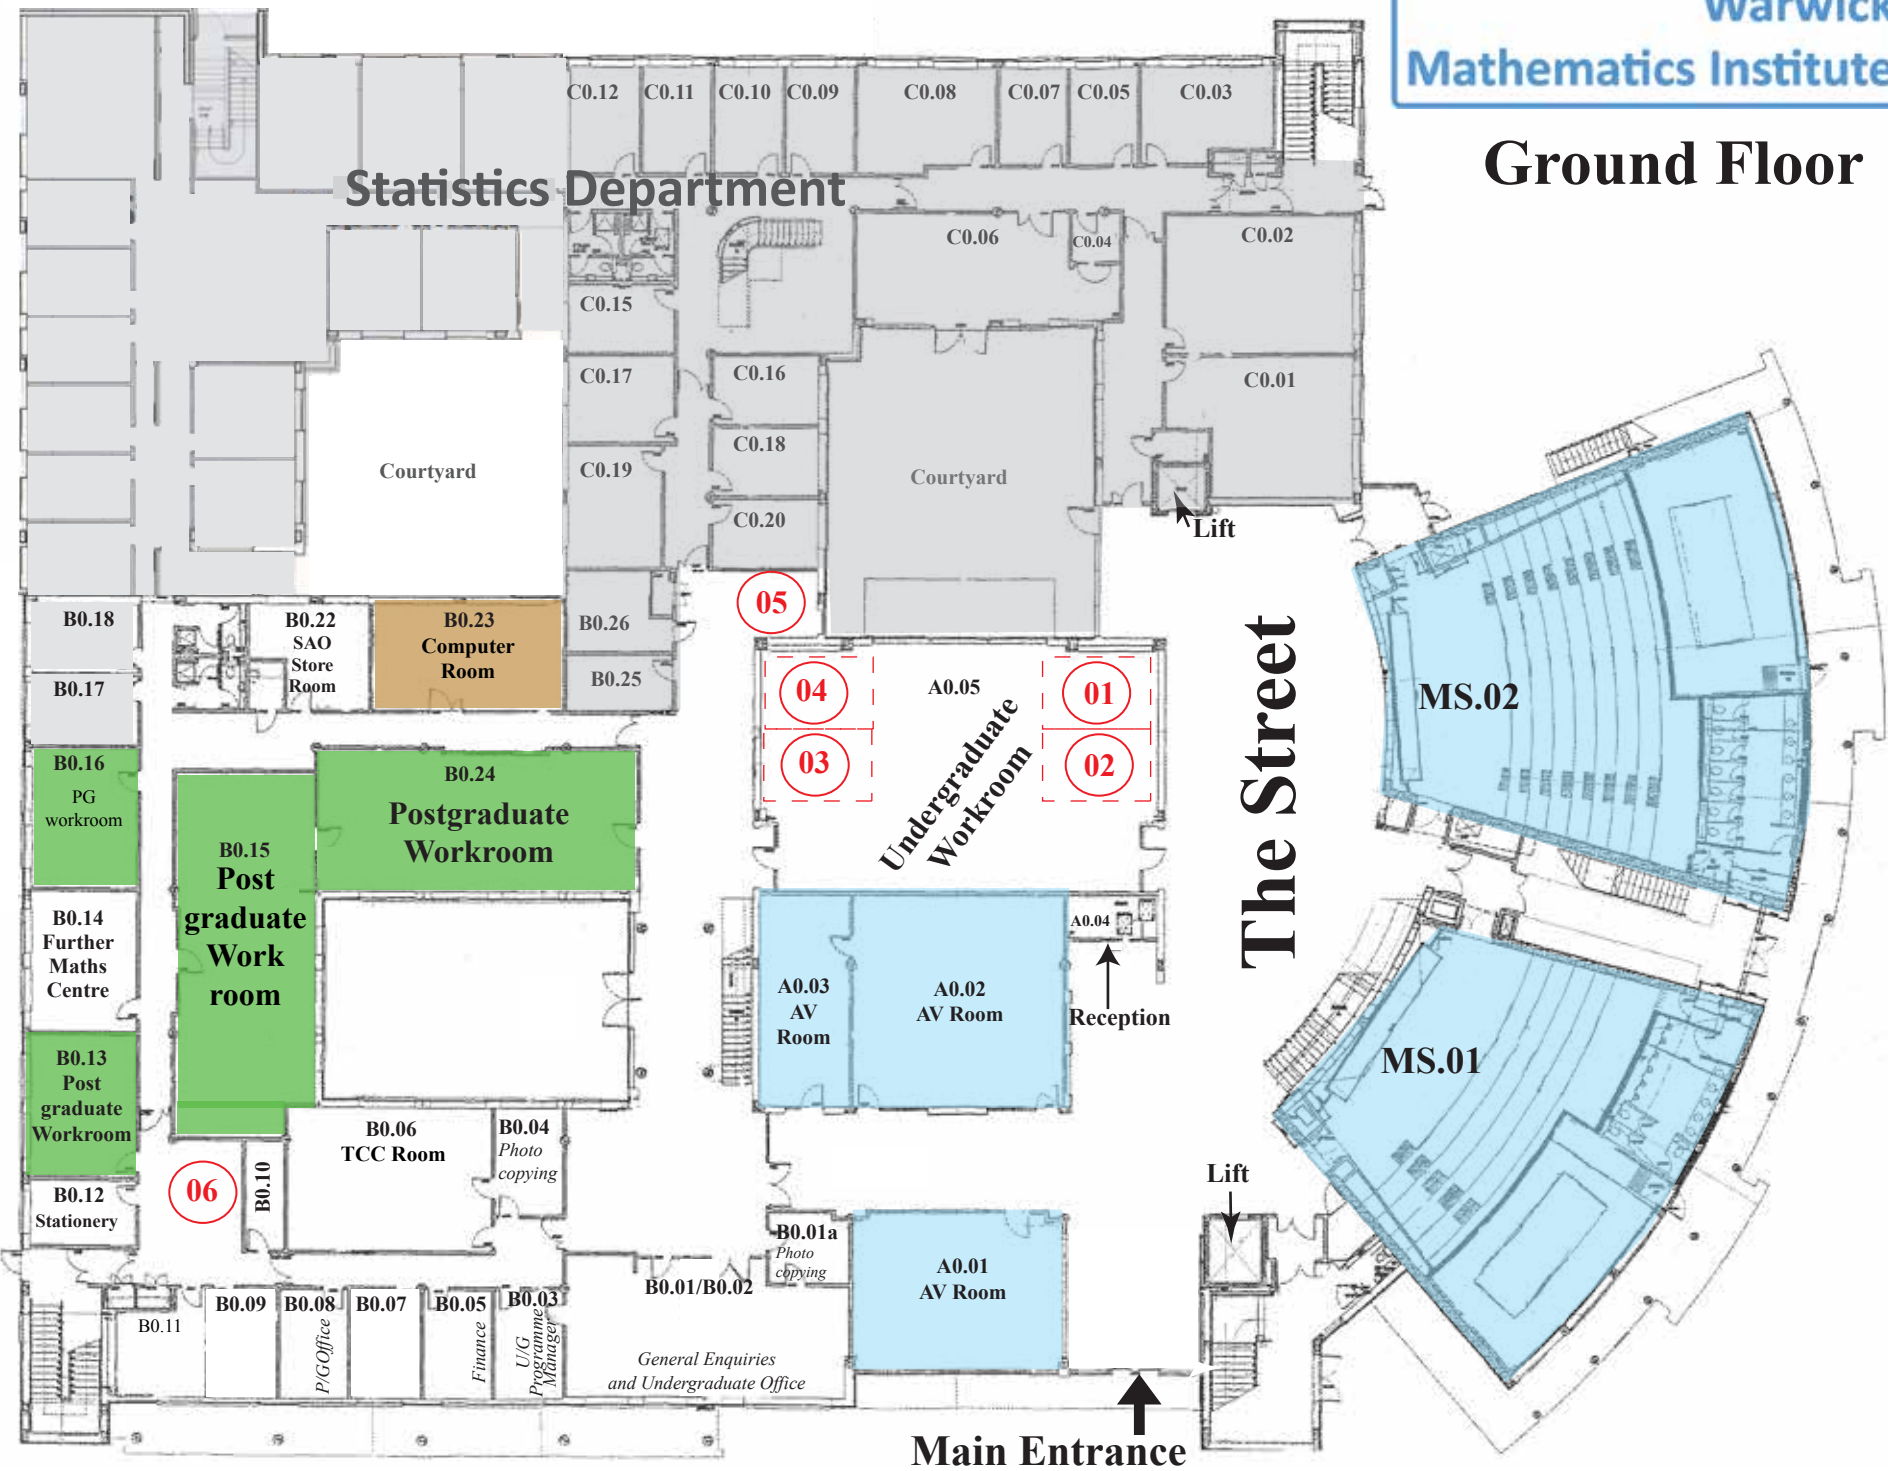

Ground Floor

- 01 = Supervision Area
- = Centrally Timetabled Rooms
- = Postgraduates
- = Computer Rooms

First Floor

- 01 = Supervision Area
- = Centrally Timetabled Rooms
- = Complexity
- = Computer Rooms

Second Floor

Third Floor

- = Centrally Timetabled Rooms
- = Postgraduates