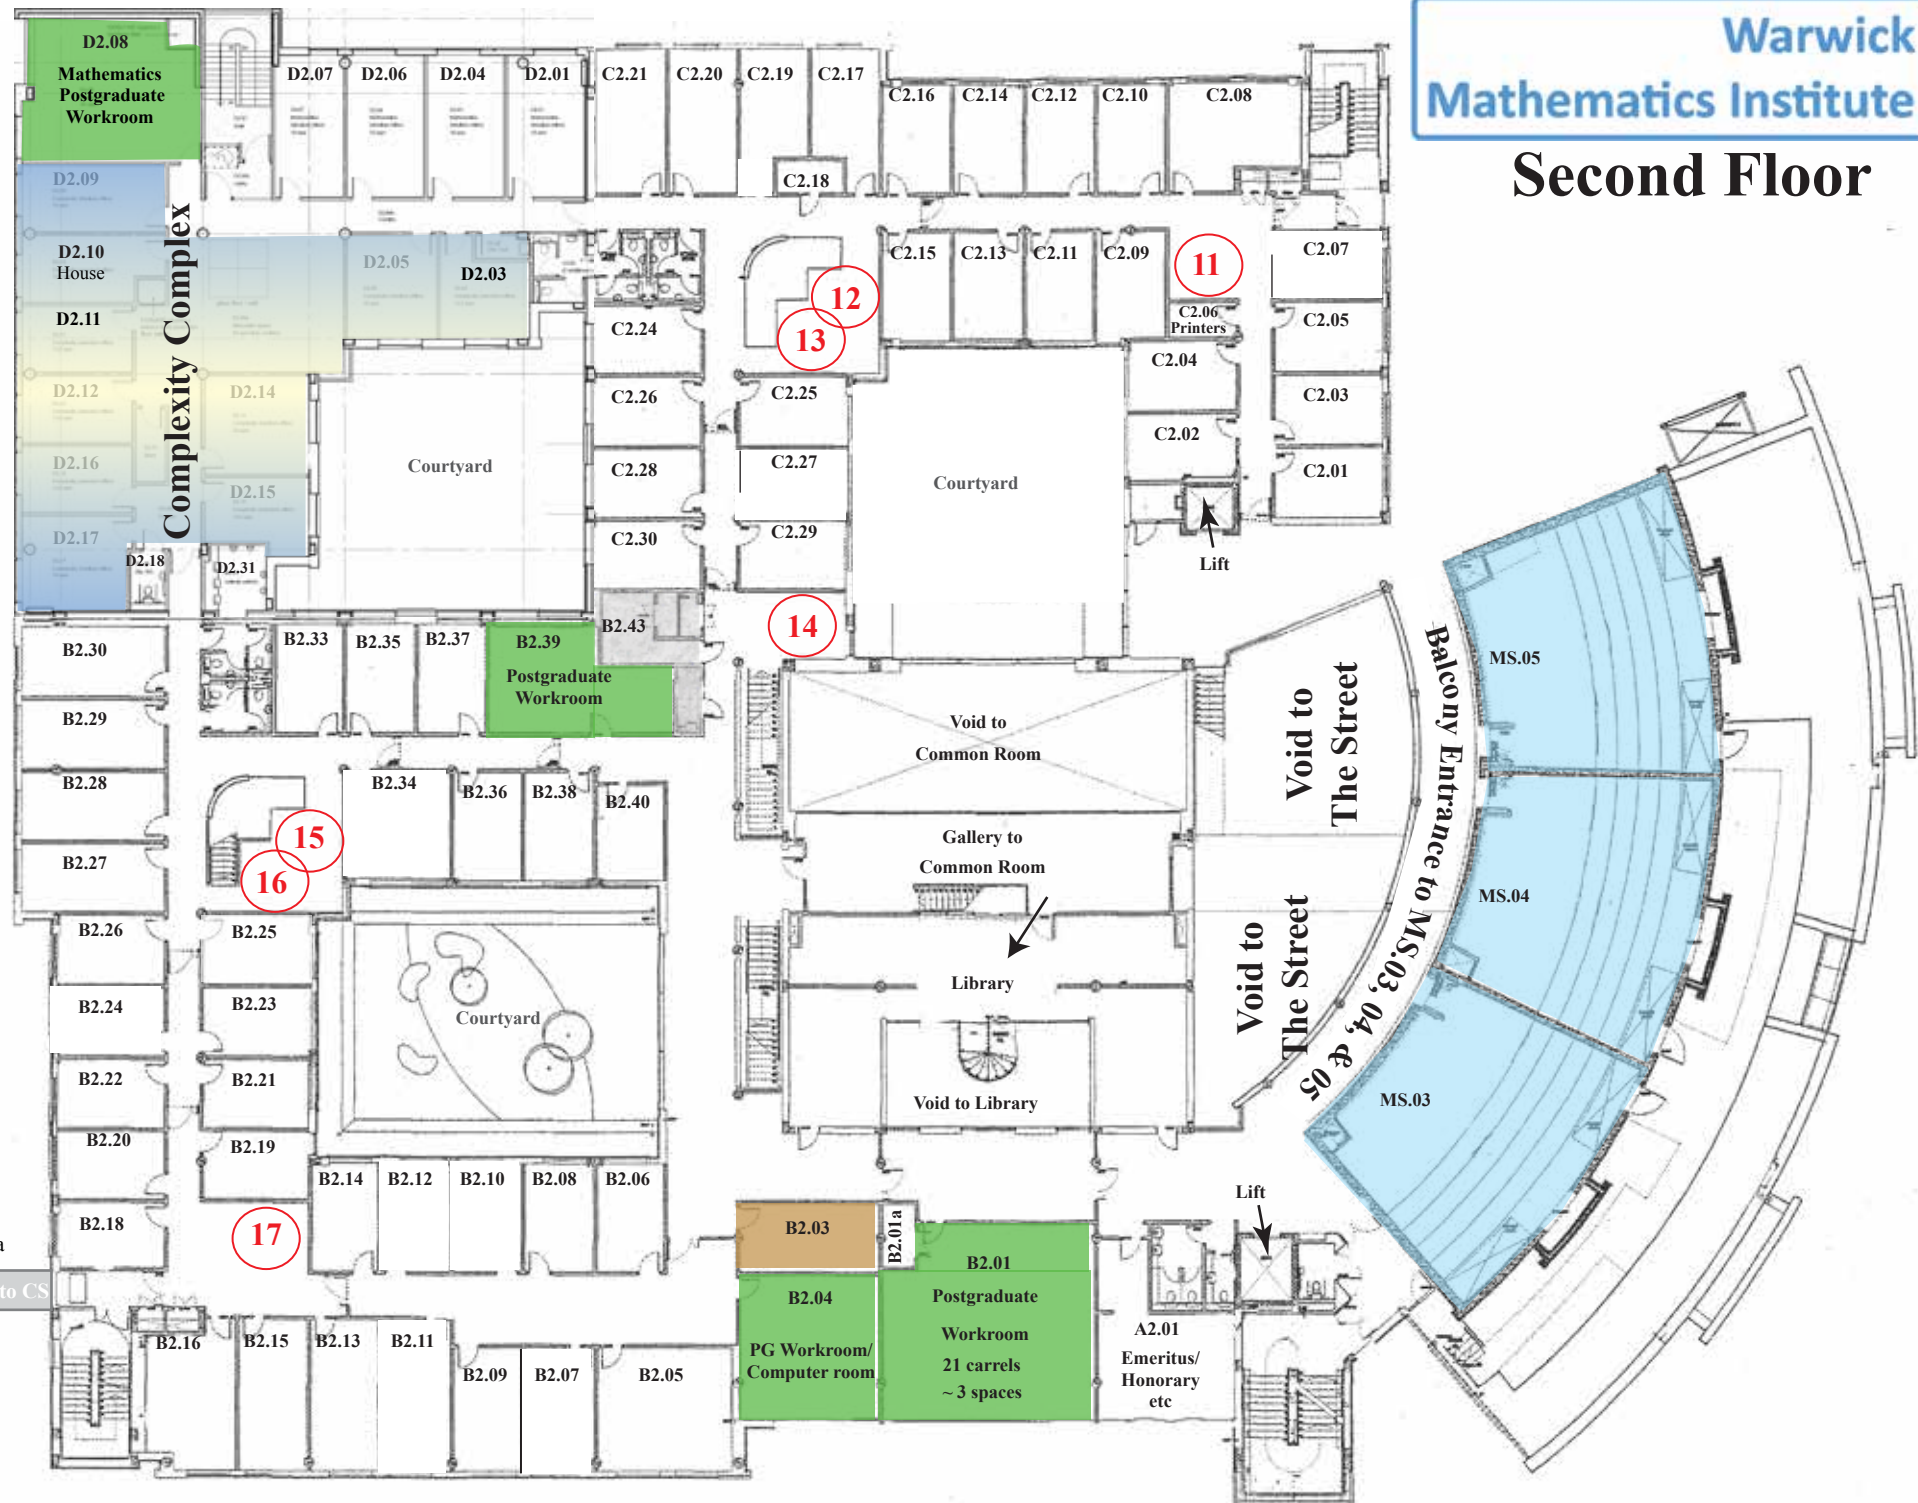

Ground Floor

- 01 = Supervision Area
- = Centrally Timetabled Rooms
- = Postgraduates
- = Computer Rooms

First Floor

- 01 = Supervision Area
- = Centrally Timetabled Rooms
- = Complexity
- = Computer Rooms

Second Floor

Third Floor

- = Centrally Timetabled Rooms
- = Postgraduates