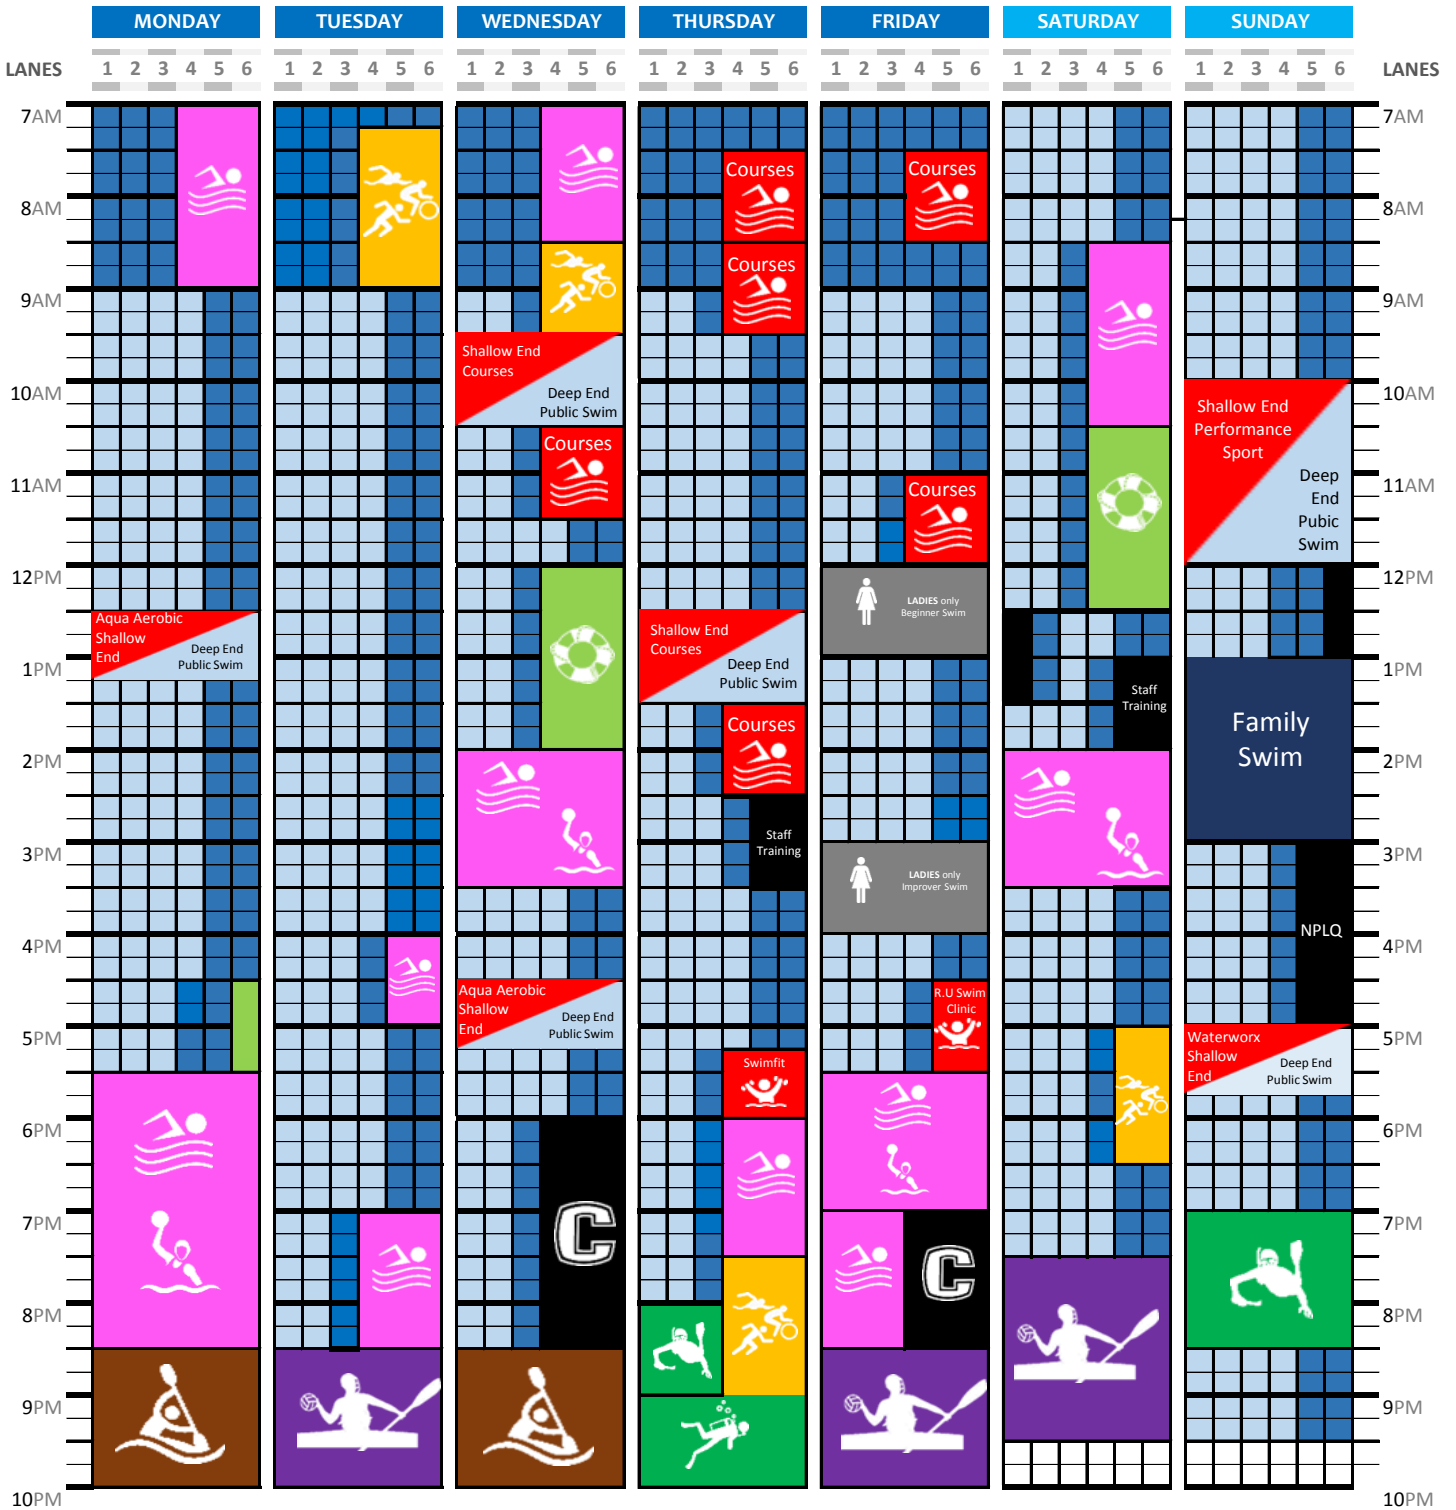

Swimming Pool Timetable:

Mon 23rd - Sun 29th October 2017

GENERAL SWIM

LANE SWIM

FAMILY SWIM

TRIATHLON

SWIMMING & WATERPOLO

WARWICK ACTIVE CLASSES

CANOE POLO

SUB AQUA

LADIES ONLY SWIMMING

CANOE

LIFESAVING

EXTERNAL SESSION

PLEASE NOTE - Our timetable is subject to change please visit our website for latest details: warwick.ac.uk/sport